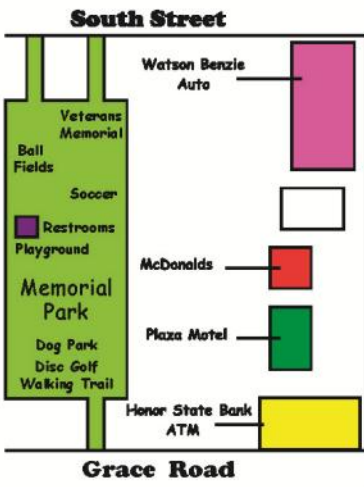

## Crystal Lake Community/Business Association Schedule of Events

Check website for updates and registrations/applications: [clcba.org](http://clcba.org).

Call us **231.383.1120** and leave a message.

- **Winterfest:** 2nd Saturday in February, Downtown Beulah. Chili Contest, Parade, Fireworks, Outhouse Races, Frozen Fish Toss and more...
- **Easter Egg Hunt:** Saturday before Easter, 1pm, Memorial Park, Benzonia.
- **4th of July:** Beulah. Games, Food, Fireworks, Parade, 5K Race, etc.
- **Music in the Street:** Thursdays, 7pm, Downtown Beulah. Late June through mid-Aug.
- **Beulah Art Fair:** Saturday after the 4th of July.
- **Sidewalk Day:** 1st Saturday in August, Beulah and Benzonia.
- **Crystal Lake Team Marathon:** 2nd Saturday of August, Beulah Park.
- **Cold Creek Bridge Walk:** Labor Day, Crystal Lake waterfront with Archibald Jones program.
- **Fall Festival:** 1st Saturday in October, Beulah Park, Soup Contest, Chalk Art, Games, Pumpkin Decorating, Car Show.
- **Halloween Event:** Haunted Trailhead, Downtown Beulah Business Trick or Treat on October 31.
- **Christmas Light & Music Show:** Thanksgiving Friday – New Year's Eve @ Lucky Dog patio.
- **Christmas Magic:** 2nd Saturday in December, Beulah. Parade, Cookies, Santa, Children's Activities, Stores Open Late for Shopping, Music & Light Show.

### KEY

- Parking
- Retail Shops
- Food/Bar/Dining
- Barber/Hair Salon
- Lodging
- Public Restrooms
- Park
- Government/Services
- Campground
- Betsie Valley Trail
- Bike Lane

\*Map not to scale

**US-31**

# Benzonia Map

**KEY**

- Parking
- Retail Shops
- Food/Bar/Dining
- Barber/Hair Salon
- Lodging
- Public Restrooms
- Park
- Government/Services
- Mini Golf

**More businesses on US-31**

**Love Road**

\*Map not to scale