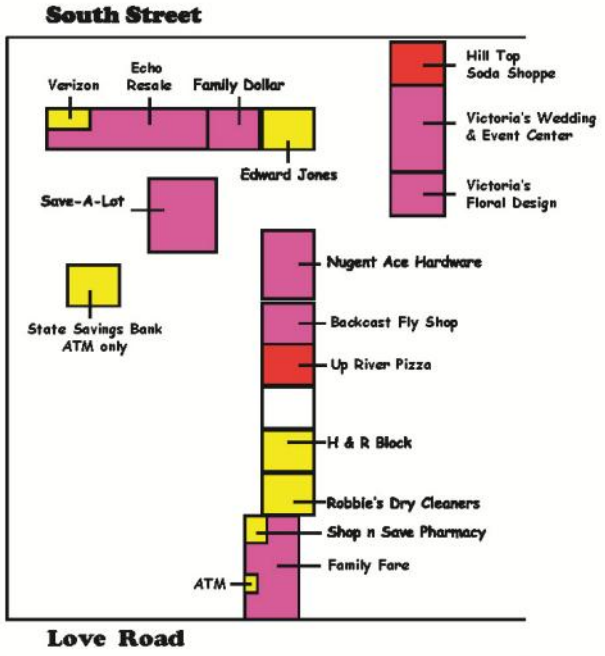

### KEY

- Parking
- Retail Shops
- Food/Bar/Dining
- Barber/Hair Salon
- Lodging
- Public Restrooms
- Park
- Government/Services
- Campground
- Betsie Valley Trail
- Bike Lane

\*Map not to scale

**US-31**

# Benzonia Map

**KEY**

- Parking
- Retail Shops
- Food/Bar/Dining
- Barber/Hair Salon
- Lodging
- Public Restrooms
- Park
- Government/Services
- Mini Golf

**More businesses on US-31**

**Love Road**

\*Map not to scale