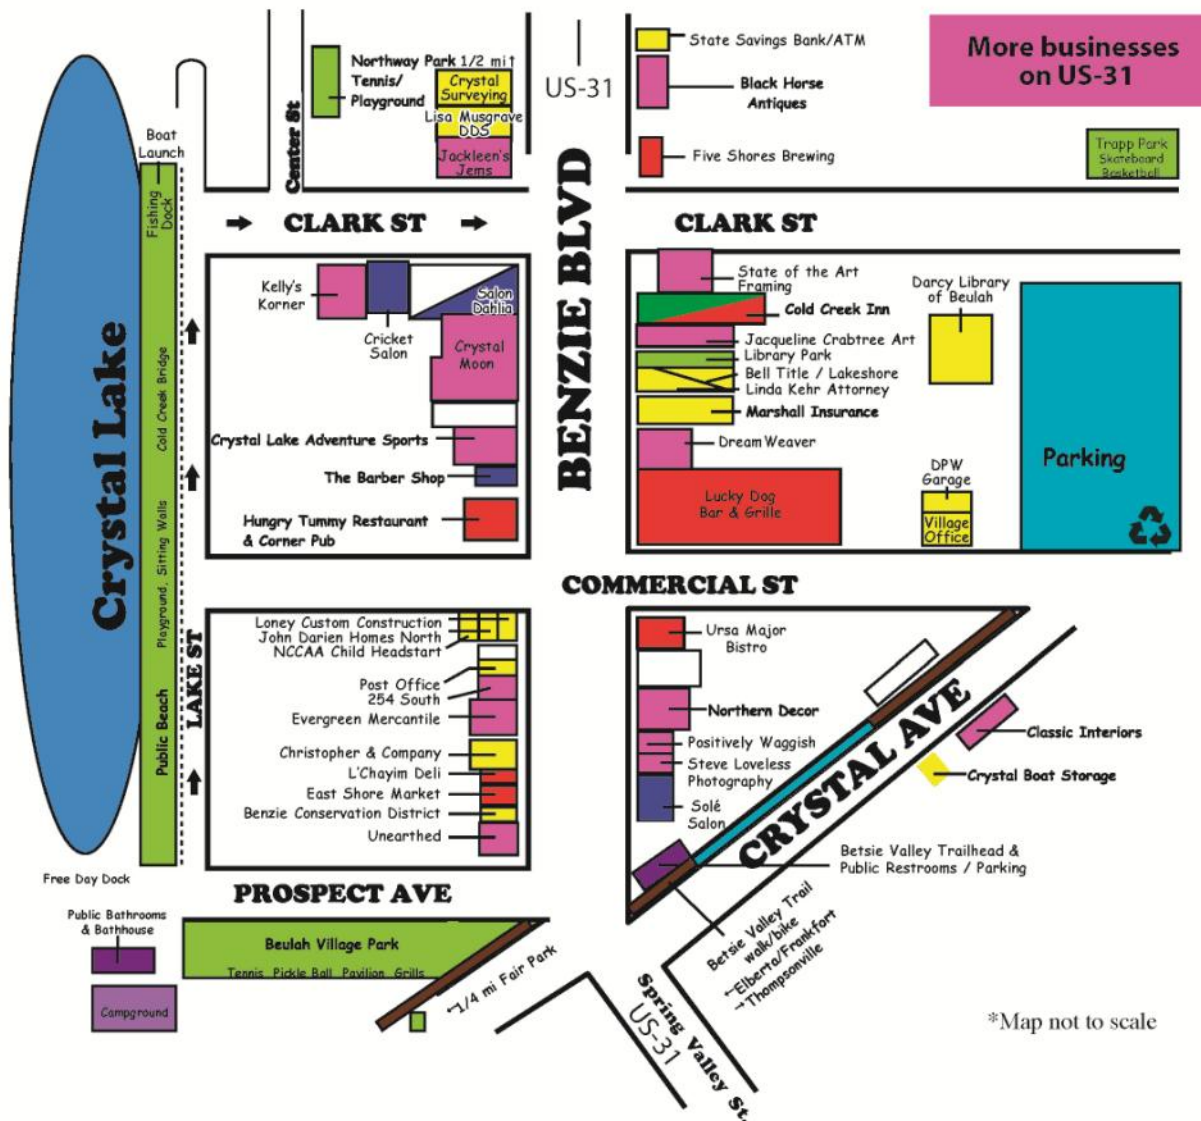

# Beulah Walking Map

## Crystal Lake Community/Business Association Schedule of Events

Check website for updates and registrations/applications: [clcba.org](http://clcba.org).

Call us **231.383.1120** and leave a message.

- **Winterfest:** 2nd Saturday in February, Downtown Beulah. Chili Contest, Parade, Fireworks, Outhouse Races, Frozen Fish Toss and more...
- **Easter Egg Hunt:** Saturday before Easter, 1pm, Memorial Park, Benzonia.
- **4th of July:** Beulah. Games, Food, Fireworks, Parade, 5K Race, etc.
- **Music in the Street:** Thursdays, 7pm, Downtown Beulah. Late June through mid-Aug.
- **Beulah Art Fair:** Saturday after the 4th of July.
- **Sidewalk Day:** 1st Saturday in August, Beulah and Benzonia.
- **Crystal Lake Team Marathon:** 2nd Saturday of August, Beulah Park.
- **Cold Creek Bridge Walk:** Labor Day, Crystal Lake waterfront with Archibald Jones program.
- **Fall Festival:** 1st Saturday in October, Beulah Park, Soup Contest, Chalk Art, Games, Pumpkin Decorating, Car Show.
- **Halloween Event:** Haunted Trailhead, Downtown Beulah Business Trick or Treat on October 31.
- **Christmas Light & Music Show:** Thanksgiving Friday – New Year's Eve @ Lucky Dog patio.
- **Christmas Magic:** 2nd Saturday in December, Beulah. Parade, Cookies, Santa, Children's Activities, Stores Open Late for Shopping, Music & Light Show.

### KEY

- Parking
- Retail Shops
- Food/Bar/Dining
- Barber/Hair Salon
- Lodging
- Public Restrooms
- Park
- Government/Services
- Campground
- Betsie Valley Trail
- Bike Lane

\*Map not to scale

**US-31**

# Benzonia Map

**KEY**

- Parking
- Retail Shops
- Food/Bar/Dining
- Barber/Hair Salon
- Lodging
- Public Restrooms
- Park
- Government/Services
- Mini Golf

**More businesses on US-31**

**Love Road**

\*Map not to scale