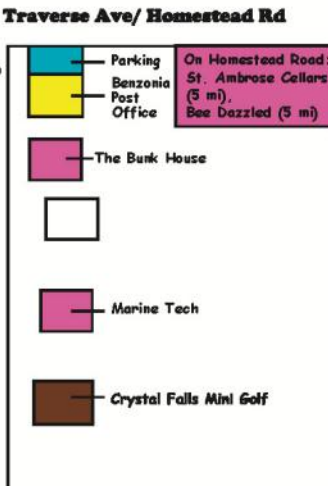

More businesses on US-31