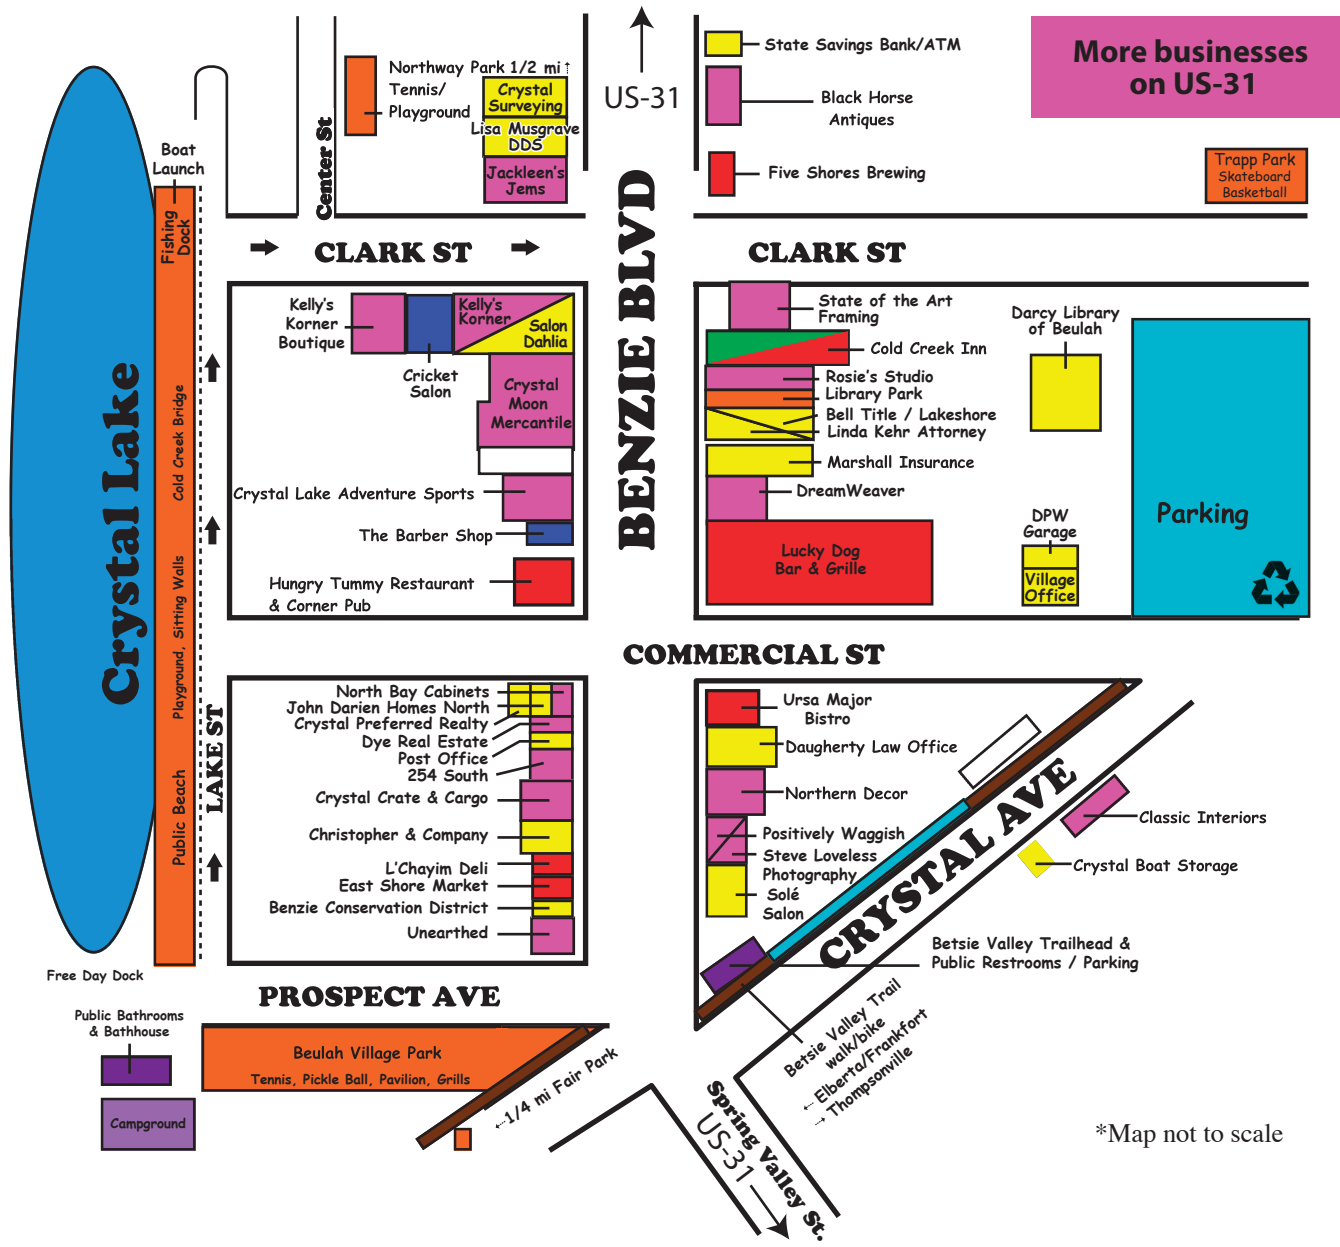

Beulah Walking Map

Crystal Lake Community/Business Association Schedule of Events

Check website for updates: clcba.org. Call us 231.383.1120.

- **Winterfest:** 2nd Saturday in February, Downtown Beulah. Chili Contest, Parade, Fireworks, Outhouse Races, Frozen Fish Toss and more...
- **Easter Egg Hunt:** Saturday before Easter, 1pm, Memorial Park, Benzonia.
- **4th of July:** Beulah. Games, Food, Fireworks, Parade, 5K Race, etc.
- **Music in the Park:** Thursdays, 7pm, Beulah Park. Late June through mid-August.
- **Beulah Art Fair:** Saturday after the 4th of July.
- **Sidewalk Day:** 1st Saturday in August, Beulah and Benzonia.
- **Crystal Lake Team Marathon:** 2nd Saturday of August, Beulah Park.
- **Cold Creek Bridge Walk:** Labor Day, Crystal Lake waterfront with Archibald Jones program.
- **Fall Festival:** 1st Saturday in October, Beulah Park, Soup Contest, Chalk Art, Games, Pumpkin Decorating, Car Show.
- **Halloween Event:** Haunted Trailhead, business and residential trick or treat, October 31, Beulah.
- **Christmas Magic:** 2nd Saturday in December, Beulah. Parade, Cookies, Santa, Children's Activities, Stores Open Late for Shopping, Music & Light Show.

KEY

- Parking
- Retail Shops
- Food/Bar/Dining
- Barber/Hair Salon
- Lodging
- Public Restrooms
- Park
- Government/Services
- Campground
- Betsie Valley Trail
- Bike Lane

*Map not to scale

M-115

US-31

Benzoneia Map

KEY

- Parking
- Retail Shops
- Food/Bar/Dining
- Barber/Hair Salon
- Lodging
- Public Restrooms
- Park
- Government/Services
- Mini Golf

Traverse Ave/ Homestead Rd

River Rd/Traverse Ave

Burr Street

South Street

Grace Road

South Street

Love Road

US-31

*Map not to scale