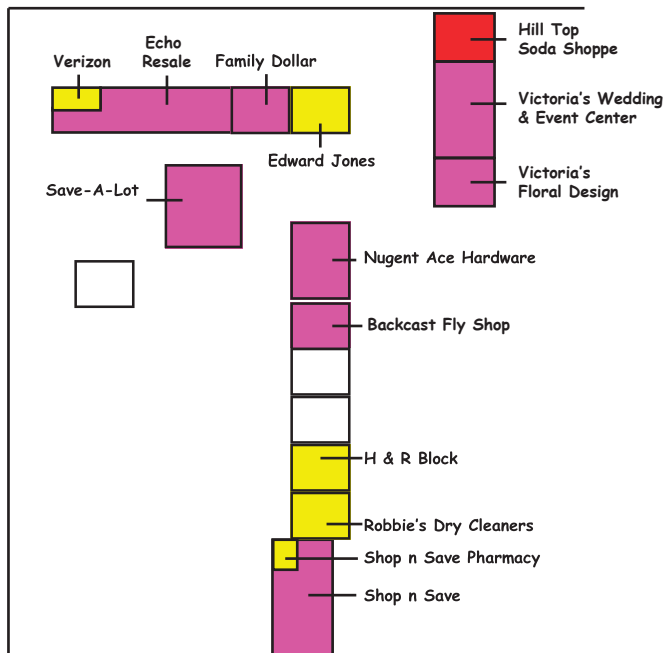

KEY

- Parking
- Retail Shops
- Food/Bar/Dining
- Barber/Hair Salon
- Lodging
- Public Restrooms
- Park
- Government/Services
- Campground
- Betsie Valley Trail
- Bike Lane

*Map not to scale

M-115

US-31

Benzoneia Map

KEY

- Parking
- Retail Shops
- Food/Bar/Dining
- Barber/Hair Salon
- Lodging
- Public Restrooms
- Park
- Government/Services
- Mini Golf

Traverse Ave/ Homestead Rd

River Rd/Traverse Ave

Burr Street

South Street

Grace Road

South Street

Love Road

US-31

*Map not to scale