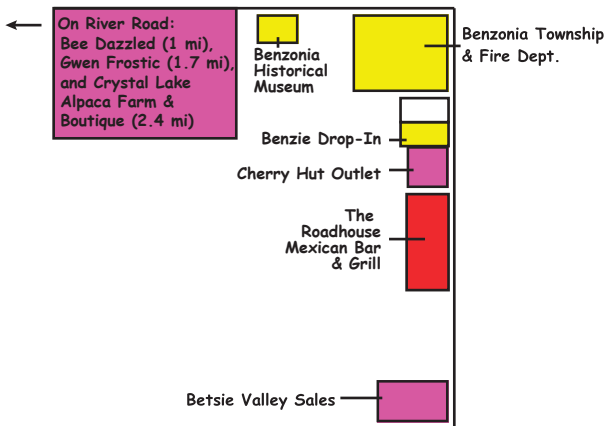

KEY

- Parking
- Retail Shops
- Food/Bar/Dining
- Barber/Hair Salon
- Lodging
- Public Restrooms
- Park
- Government/Services
- Campground
- Betsie Valley Trail
- Bike Lane

*Map not to scale

M-115

US-31

Benzoneia Map

KEY

- Parking
- Retail Shops
- Food/Bar/Dining
- Barber/Hair Salon
- Lodging
- Public Restrooms
- Park
- Government/Services
- Mini Golf

Traverse Ave/ Homestead Rd

River Rd/Traverse Ave

Burr Street

South Street

Grace Road

South Street

Love Road

US-31

*Map not to scale