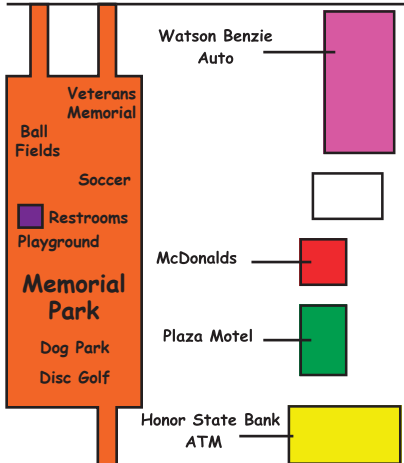

KEY

- Parking
- Retail Shops
- Food/Bar/Dining
- Barber/Hair Salon
- Lodging
- Public Restrooms
- Park
- Government/Services
- Campground
- Betsie Valley Trail
- Bike Lane

*Map not to scale

M-115

US-31

Benzoneia Map

KEY

- Parking
- Retail Shops
- Food/Bar/Dining
- Barber/Hair Salon
- Lodging
- Public Restrooms
- Park
- Government/Services
- Mini Golf

Traverse Ave/ Homestead Rd

River Rd/Traverse Ave

Burr Street

South Street