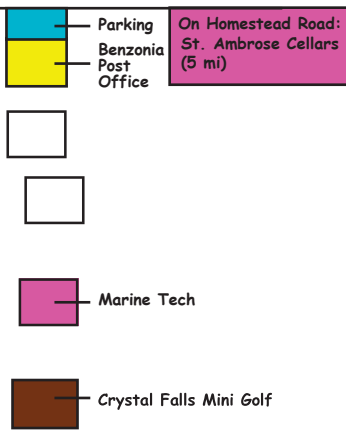

KEY

- Parking
- Retail Shops
- Food/Bar/Dining
- Barber/Hair Salon
- Lodging
- Public Restrooms
- Park
- Government/Services
- Campground
- Betsie Valley Trail
- Bike Lane

*Map not to scale

M-115

US-31

Benzoneia Map

KEY

- Parking
- Retail Shops
- Food/Bar/Dining
- Barber/Hair Salon
- Lodging
- Public Restrooms
- Park
- Government/Services
- Mini Golf

Traverse Ave/ Homestead Rd

River Rd/Traverse Ave

Burr Street

South Street