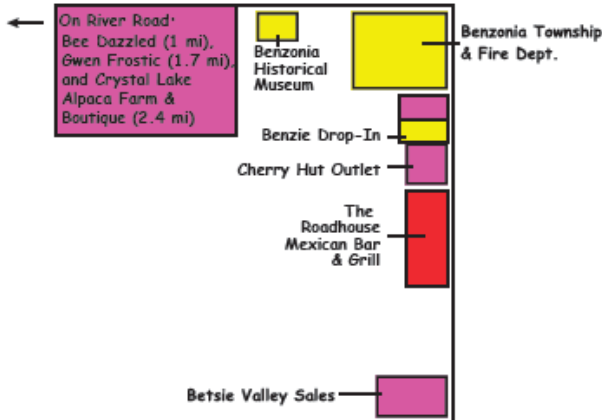

KEY

- Parking
- Retail Shops
- Food/Bar/Dining
- Barber/Hair Salon
- Lodging
- Public Restrooms
- Park
- Government/Services
- Campground
- Betsie Valley Trail
- Bike Lane

*Map not to scale

Stapleton's Corner Market
Subway

M-115

US-31

Benzonia Map

KEY

- Parking
- Retail Shops
- Food/Bar/Dining
- Barber/Hair Salon
- Lodging
- Public Restrooms
- Park
- Government/Services
- Campground
- Mini Golf

Benzonian Library
Mills Community House

Kiwanis/Academy Park
Tennis/Ball Field/Basketball
Playground/Restroom

Traverse Ave/ Homestead Rd

More businesses on US-31

River Rd/Traverse Ave

Burr Street

South Street

Grace Road

South Street