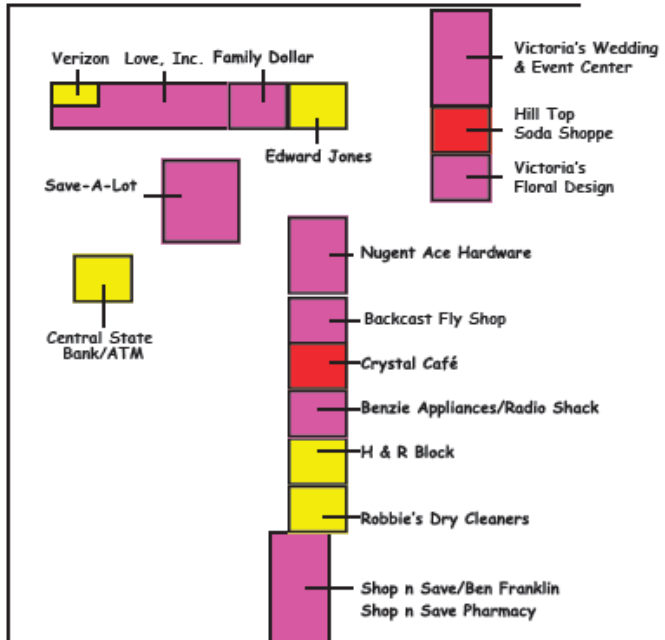

KEY

- Parking
- Retail Shops
- Food/Bar/Dining
- Barber/Hair Salon
- Lodging
- Public Restrooms
- Park
- Government/Services
- Campground
- Betsie Valley Trail
- Bike Lane

*Map not to scale

Stapleton's Corner Market
Subway

M-115

US-31

Benzonia Map

KEY

- Parking
- Retail Shops
- Food/Bar/Dining
- Barber/Hair Salon
- Lodging
- Public Restrooms
- Park
- Government/Services
- Campground
- Mini Golf

Benzonian Library
Mills Community House

Kiwanis/Academy Park
Tennis/Ball Field/Basketball
Playground/Restroom

Traverse Ave/ Homestead Rd

More businesses on US-31

River Rd/Traverse Ave

Burr Street

South Street

Grace Road

South Street

Love Road

US-31

*Map not to scale