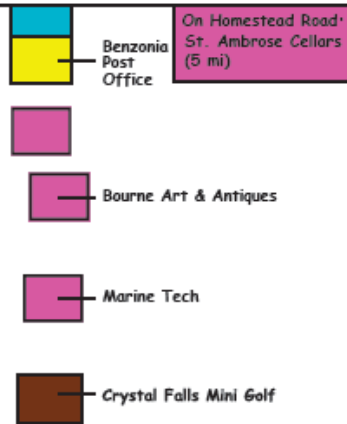

Traverse Ave/ Homestead Rd

More businesses on US-31