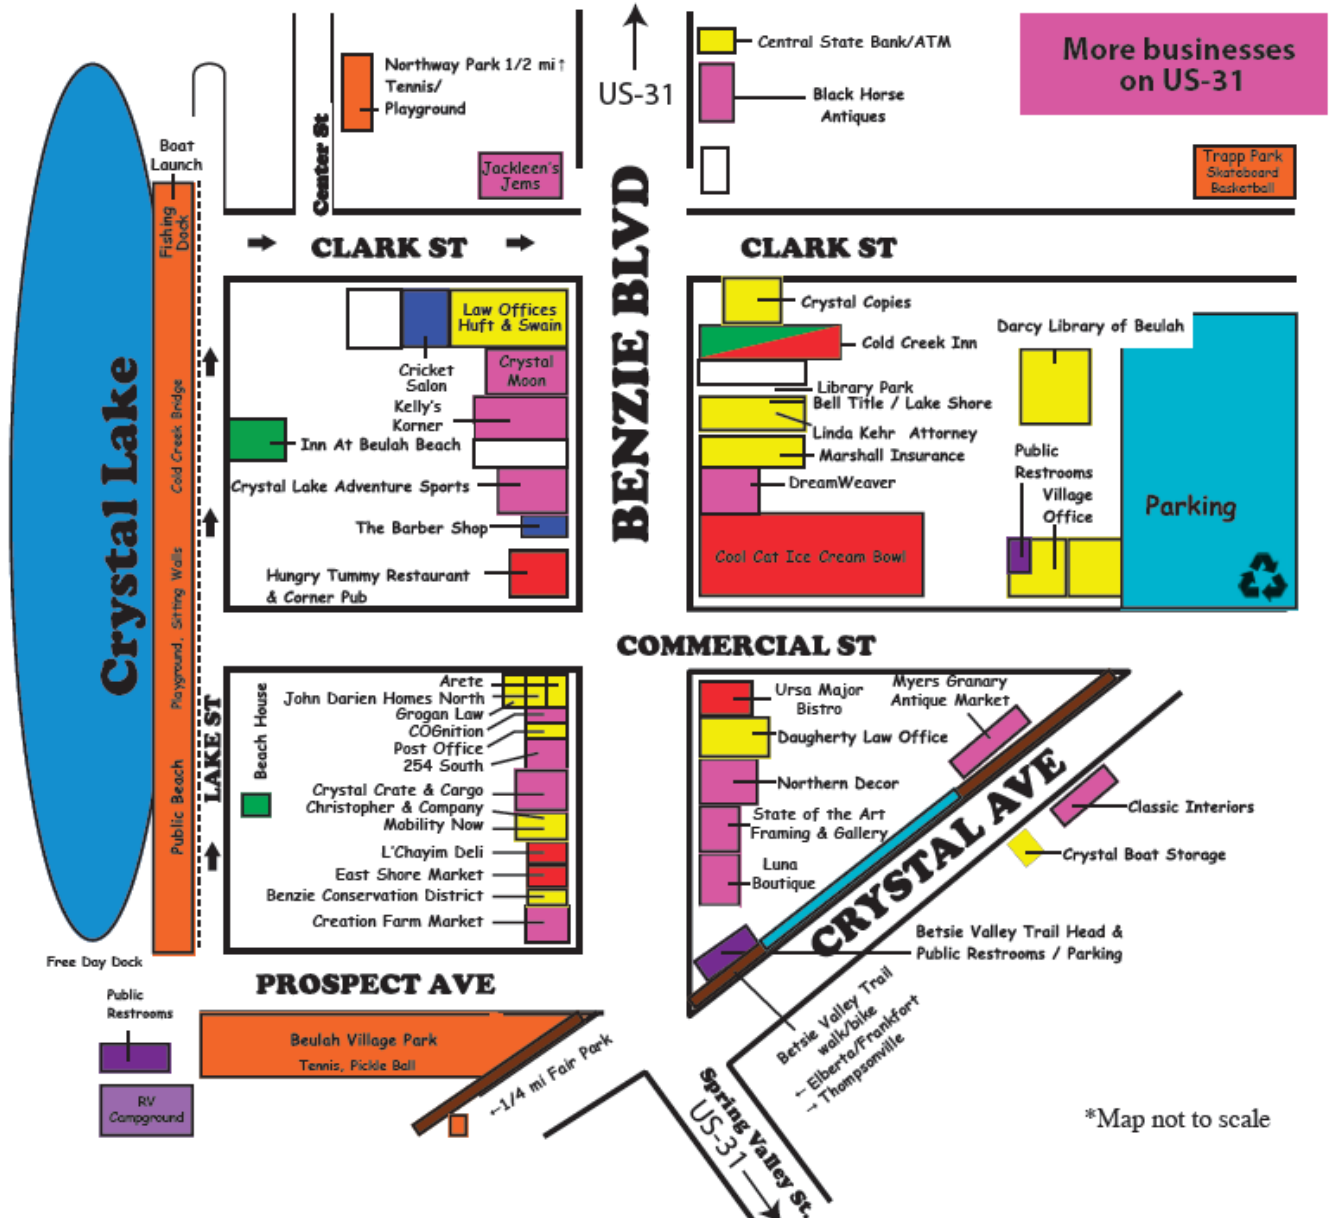

Beulah Walking Map

Crystal Lake Community/Business Association Schedule of Events

Check website for updates: clcba.org. Call us 231.383.1120.

- **Winterfest:** 2nd Saturday in February, Downtown Beulah. Chili Contest, Parade, Fireworks, Outhouse Races, Frozen Fish Toss and more...
- **Easter Egg Hunt:** Saturday before Easter, 1pm, Memorial Park, Benzonia.
- **4th of July:** Beulah. Games, Food, Fireworks, Parade, 5K Race, etc.
- **Music in the Park:** Thursdays, 7pm, Beulah Park. Late June through mid-August.
- **Beulah Art Fair:** Saturday after the 4th of July.
- **Sidewalk Day:** 1st Saturday in August, Beulah and Benzonia.
- **Crystal Lake Team Marathon:** 2nd Saturday of August, Beulah Park.
- **Cold Creek Bridge Walk:** Labor Day, Crystal Lake waterfront with Archibald Jones program.
- **Fall Festival:** 1st Saturday in October, Beulah Park, Soup Contest, Chalk Art, Games, Pumpkin Decorating, Car Show.
- **Halloween Event:** Haunted Trailhead, business and residential trick or treat, October 31, Beulah.
- **Christmas Magic:** 2nd Saturday in December, Beulah. Parade, Cookies, Santa, Children's Activities, Stores Open Late for Shopping.

KEY

- Parking
- Retail Shops
- Food/Bar/Dining
- Barber/Hair Salon
- Lodging
- Public Restrooms
- Park
- Government/Services
- Campground
- Betsie Valley Trail
- Bike Lane

*Map not to scale

Stapleton's Corner Market
Subway

M-115

US-31

Benzonia Map

KEY

- Parking
- Retail Shops
- Food/Bar/Dining
- Barber/Hair Salon
- Lodging
- Public Restrooms
- Park
- Government/Services
- Campground
- Mini Golf

Benzonian Library
Mills Community House

Kiwanis/Academy Park
Tennis/Ball Field/Basketball
Playground/Restroom

Traverse Ave/ Homestead Rd

More businesses on US-31

River Rd/Traverse Ave

Burr Street

South Street

Grace Road

South Street