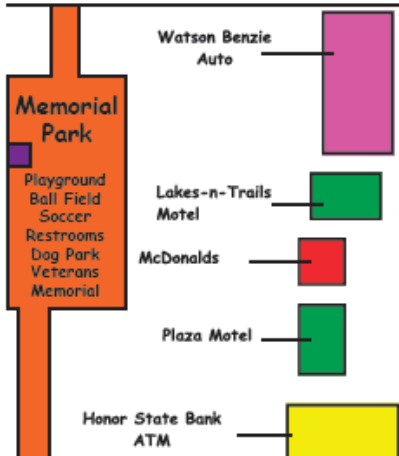

KEY

- Parking
- Retail Shops
- Food/Bar/Dining
- Barber/Hair Salon
- Lodging
- Public Restrooms
- Park
- Government/Services
- Campground
- Betsie Valley Trail
- Bike Lane

*Map not to scale

Stapleton's Corner Market
Subway

M-115

US-31

Benzonia Map

KEY

- Parking
- Retail Shops
- Food/Bar/Dining
- Barber/Hair Salon
- Lodging
- Public Restrooms
- Park
- Government/Services
- Campground
- Mini Golf

Benzonian Library
Mills Community House

Kiwanis/Academy Park
Tennis/Ball Field/Basketball
Playground/Restroom

Traverse Ave/ Homestead Rd

More businesses on US-31

River Rd/Traverse Ave

Burr Street

South Street

Grace Road

South Street