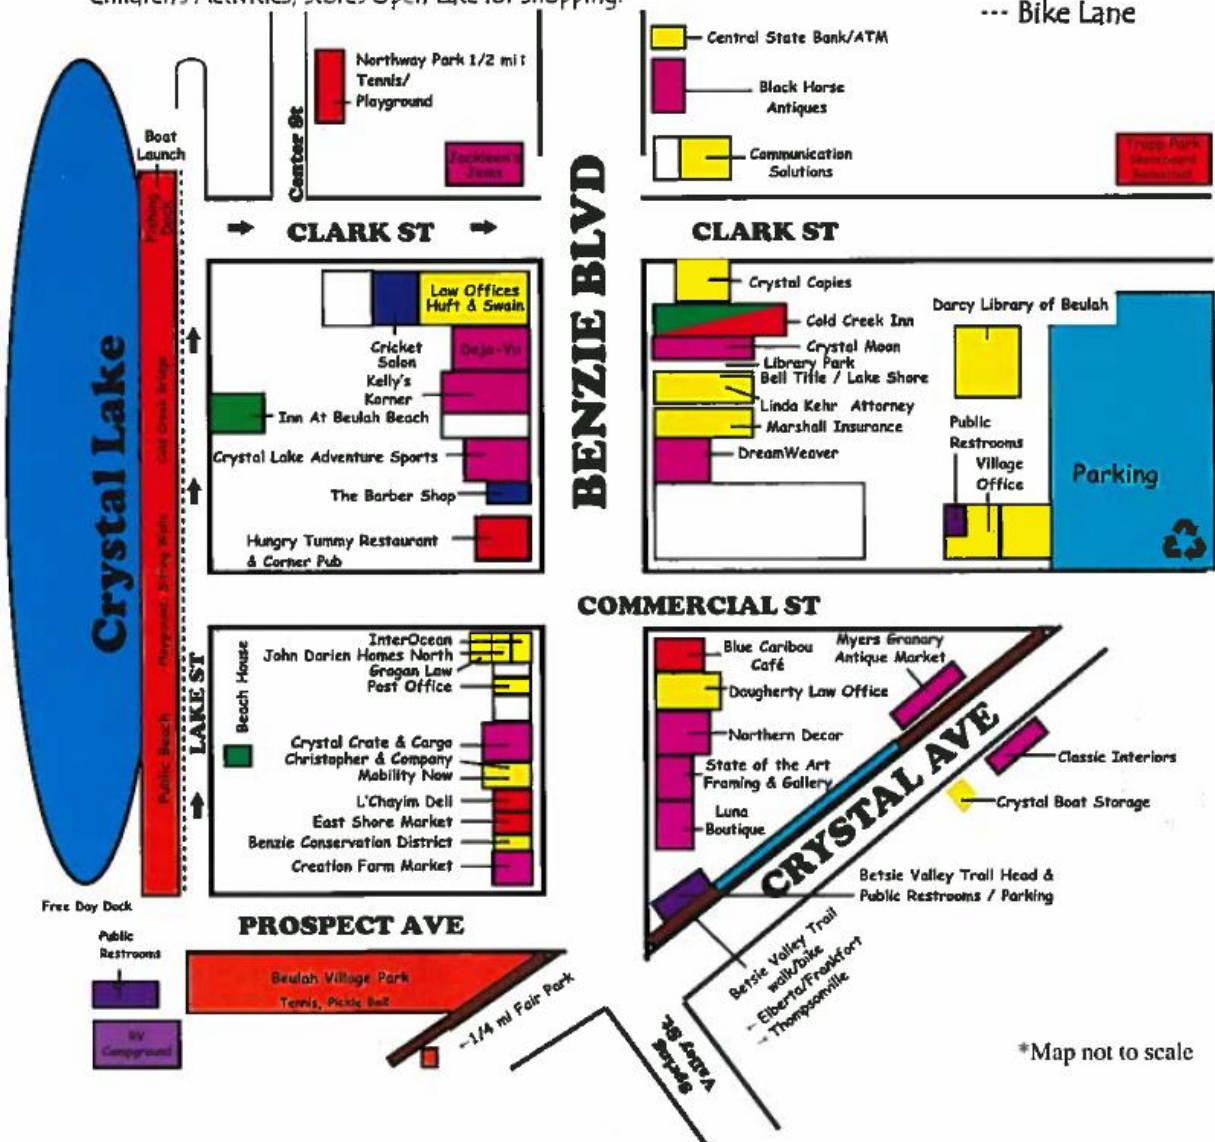

# Beulah Walking Map

Crystal Lake Community/Business Association Schedule of Events  
 Check website for updates: [clcba.org](http://clcba.org)

- \***Winterfest:** 2nd Saturday in February, Downtown Beulah. Chili Contest, Parade, Fireworks, Outhouse Races, Frozen Fish Toss and more...
- \***Easter Egg Hunt:** Saturday before Easter, 1pm, Memorial Park, Benzonia.
- \***4th of July:** Beulah. Games, Food, Fireworks, Parade, 5K Race, etc.
- \***Music in the Park:** Thursdays, 7pm, Beulah Park. Late June through August.
- \***Beulah Art Fair:** Saturday after the 4th of July.
- \***Sidewalk Day/Community Showcase:** 1st Saturday in August, Beulah and Benzonia.
- \***Crystal Lake Marathon:** 2nd Saturday of August, Beulah Park.
- \***Archibald Jones Day:** Last Saturday in August (even numbered years), Beulah Park.
- \***Cold Creek Bridge Walk:** Labor Day
- \***Fall Festival:** 1st Saturday in October, Beulah Park, Soup Contest, Chalk Art, Games, Pumpkin Decorating, Car Show.
- \***Halloween Event:** Haunted Trailhead, business and residential trick or treat, October 31, Beulah.
- \***Christmas Magic:** 2nd Saturday in December, Beulah. Parade, Cookies, Santa, Children's Activities, Stores Open Late for Shopping.

## KEY

- Parking
- Retail Shops
- Food/Bar/Dining
- Barber/Hair Salon
- Lodging
- Public Restrooms
- Park
- Government/Services
- Campground
- Betsie Valley Trail
- Bike Lane

\*Map not to scale