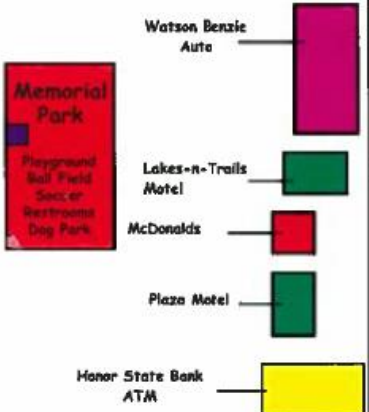

# Benzonia Map

**KEY**

- Parking
- Retail Shops
- Food/Bar/Dining
- Barber/Hair Salon
- Lodging
- Public Restrooms
- Park
- Government/Services
- Campground
- Mini Golf

**Traverse Ave/ Homestead Rd**

**River Rd/Traverse Ave**

**Burr Street**

**South Street**

**US-31**

**South Street**

\*Map not to scale