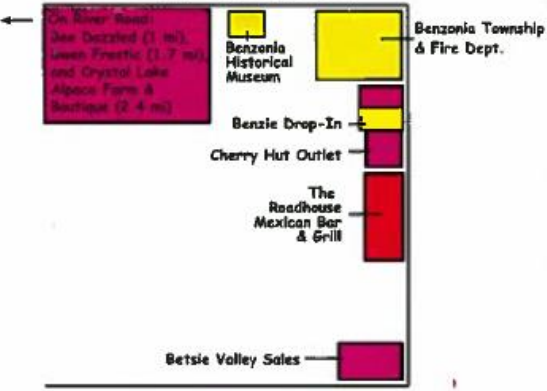

# Benzonia Map

**KEY**

- Parking
- Retail Shops
- Food/Bar/Dining
- Barber/Hair Salon
- Lodging
- Public Restrooms
- Park
- Government/Services
- Campground
- Mini Golf

**Traverse Ave/ Homestead Rd**

**River Rd/Traverse Ave**

**Burr Street**

**South Street**

**US-31**

**South Street**

\*Map not to scale