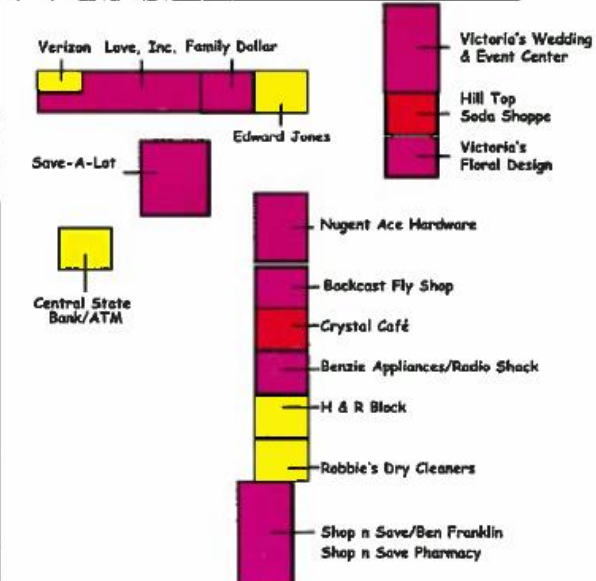

# Benzonia Map

**KEY**

- Parking
- Retail Shops
- Food/Bar/Dining
- Barber/Hair Salon
- Lodging
- Public Restrooms
- Park
- Government/Services
- Campground
- Mini Golf

**Traverse Ave/ Homestead Rd**

**River Rd/Traverse Ave**

**Burr Street**

**South Street**

**US-31**

**South Street**

\*Map not to scale